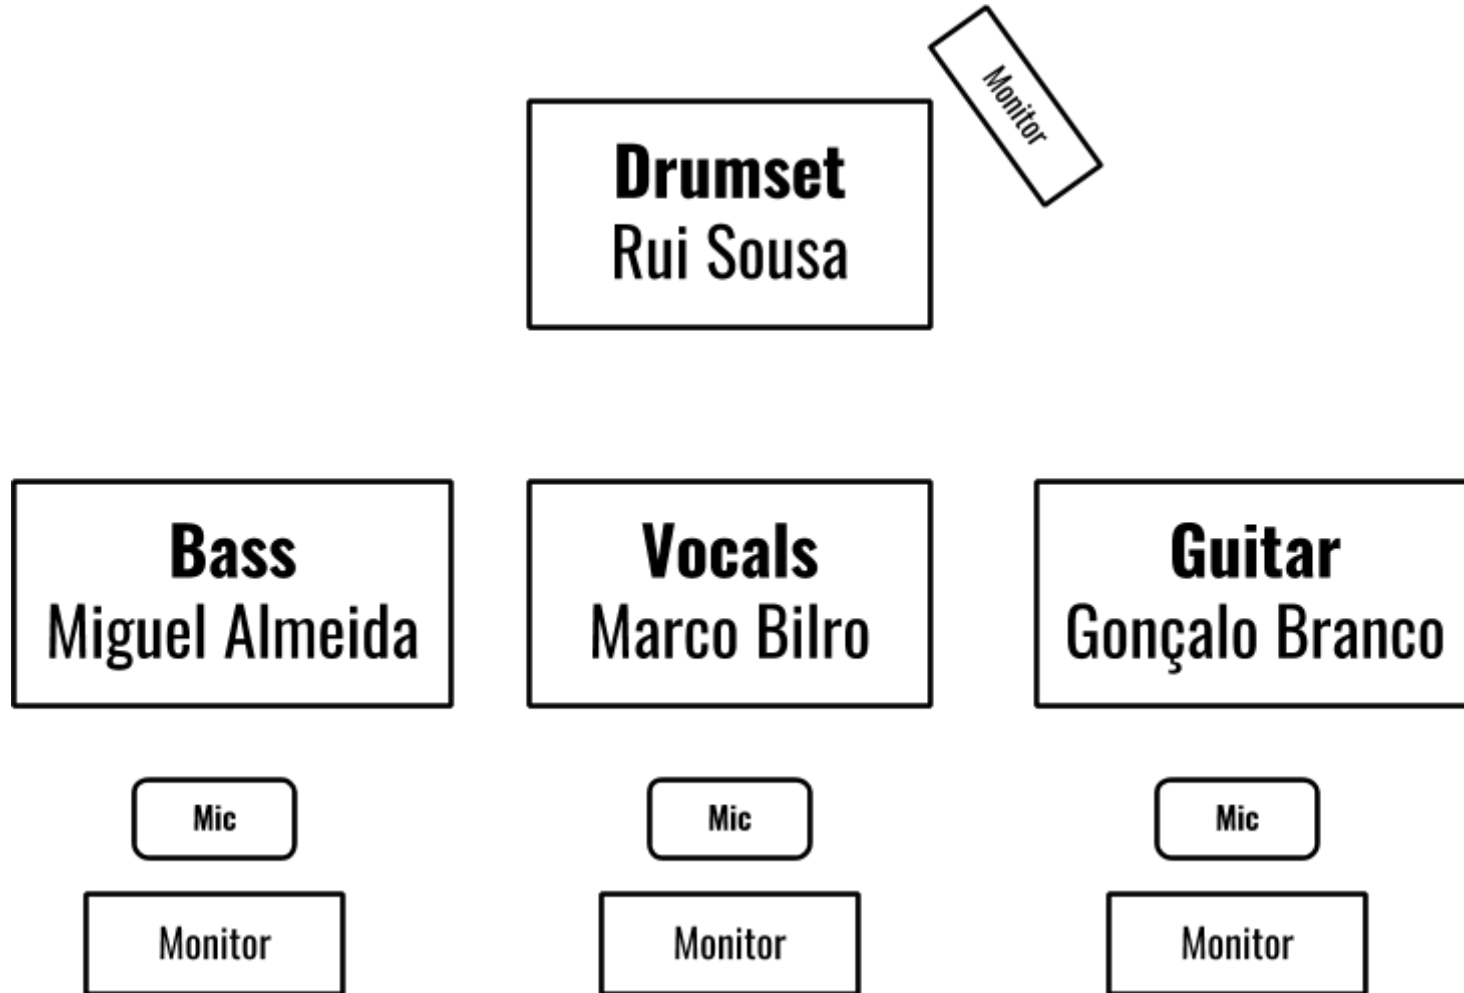

Stage Plot

Rider Técnico

Vocals - Marco Bilro:

- 1 Lead Vocals
- 2 Backing Vocals (Miguel Almeida, Gonçalo Branco)

Bass - Miguel Almeida:

- Amp Head: Behringer BVT5500H
- Bass: Jackson CBX IV (Ativo)

Guitar - Gonçalo Branco:

- Combo Amp: Marshall ValveState 100
- Guitar: Charvel Pro Mod So Cal (Passiva)

Drums - Rui Sousa:

- Right-handed drummer
- Snare Drum
- Double pedal
- Cymbals for 6 stands (Hi-Hat and 5 free)

Line Up:

- 3 Vocals;
- 1 Guitar;
- 1 Bass;
- 1 Drumset.